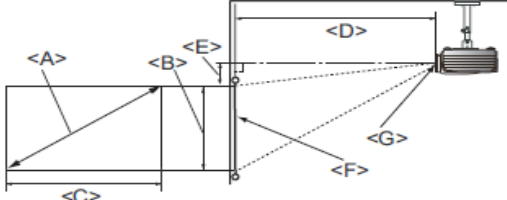

*Lamp life results will vary depending on environmental conditions and usage. Actual product's features and specifications are subject to change without notice.

WI070 Digital Projector

Distance Chart

Floor Installation

<F>: Screen <G>: Center of lens

Ceiling Installation

<F>: Screen <G>: Center of lens

■ The screen aspect ratio is 16:9 and the projected picture is 16:9

Diagonal <A> [inch (mm)]	Height [mm]	Width <C> [mm]	Projection distance <D> [mm]			Lowest/Highest lens position <E> [mm]
			Min distance (with max zoom)	Average	Max distance (with min zoom)	
40 (1016)	498	886	1013	1165	1316	25
50 (1270)	623	1107	1266	1456	1646	31
60 (1524)	747	1328	1519	1747	1975	37
70 (1778)	872	1550	1772	2038	2304	44
80 (2032)	996	1771	2025	2329	2633	50
90 (2286)	1121	1992	2278	2620	2962	56
100 (2540)	1245	2214	2532	2911	3291	62
110 (2794)	1370	2435	2785	3203	3620	68
120 (3048)	1494	2657	3038	3494	3949	75
130 (3302)	1619	2878	3291	3785	4278	81
140 (3556)	1743	3099	3544	4076	4608	87
150 (3810)	1868	3321	3797	4367	4937	93
160 (4064)	1992	3542	4051	4658	5266	100
170 (4318)	2117	3763	4304	4949	5595	106
180 (4572)	2241	3985	4557	5241	5924	112
190 (4826)	2366	4206	4810	5532	6253	118
200 (5080)	2491	4428	5063	5823	6582	125
235 (5969)	2926	5202	5949	6842	7734	146