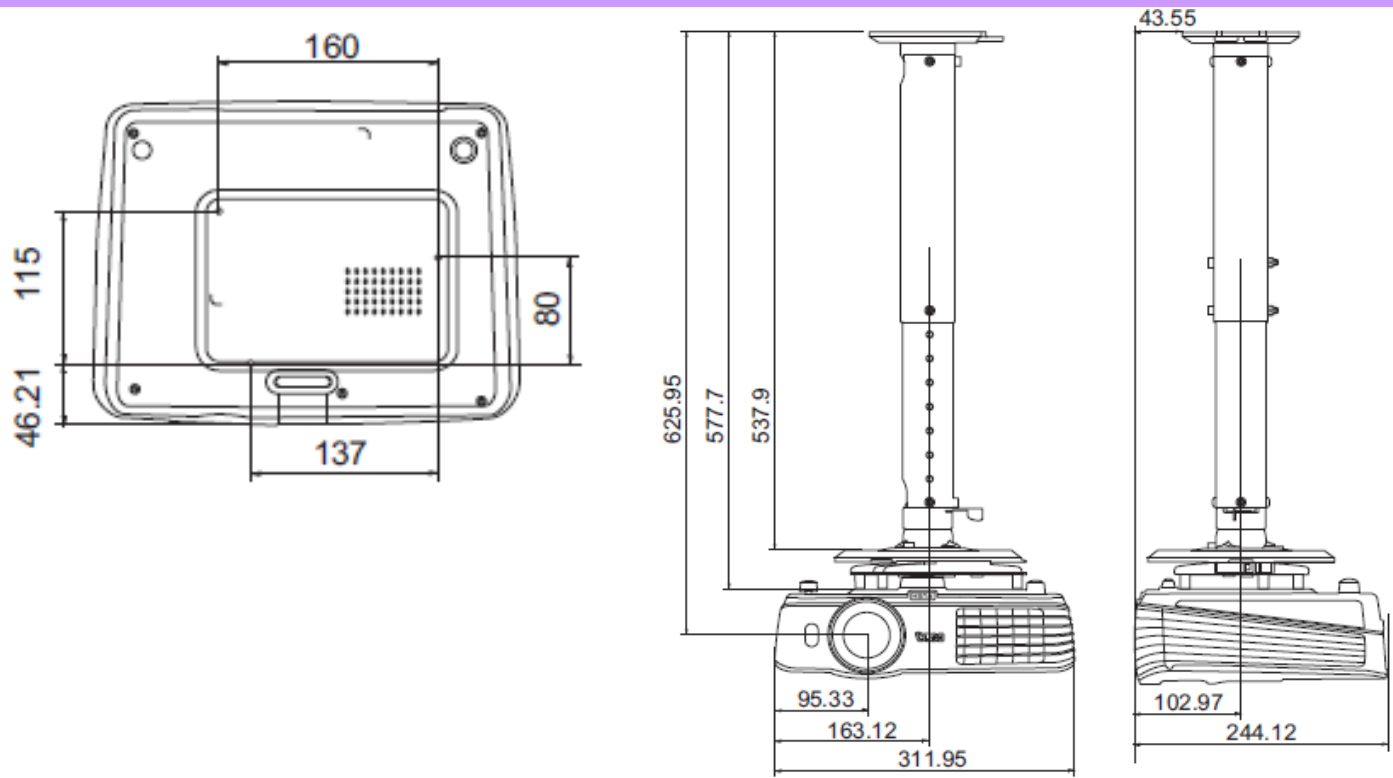

*Lamp life results will vary depending on environmental conditions and usage. Actual product's features and specifications are subject to change without notice.

WI070 Digital Projector

Distance Chart

Floor Installation

<F>: Screen <G>: Center of lens

Ceiling Installation

<F>: Screen <G>: Center of lens

■ The screen aspect ratio is 16:9 and the projected picture is 16:9

Diagonal <A> [inch (mm)]	Height [mm]	Width <C> [mm]	Projection distance <D> [mm]			Lowest/Highest lens position <E> [mm]
			Min distance (with max zoom)	Average	Max distance (with min zoom)	
40 (1016)	498	886	1013	1165	1316	25
50 (1270)	623	1107	1266	1456	1646	31
60 (1524)	747	1328	1519	1747	1975	37
70 (1778)	872	1550	1772	2038	2304	44
80 (2032)	996	1771	2025	2329	2633	50
90 (2286)	1121	1992	2278	2620	2962	56
100 (2540)	1245	2214	2532	2911	3291	62
110 (2794)	1370	2435	2785	3203	3620	68
120 (3048)	1494	2657	3038	3494	3949	75
130 (3302)	1619	2878	3291	3785	4278	81
140 (3556)	1743	3099	3544	4076	4608	87
150 (3810)	1868	3321	3797	4367	4937	93
160 (4064)	1992	3542	4051	4658	5266	100
170 (4318)	2117	3763	4304	4949	5595	106
180 (4572)	2241	3985	4557	5241	5924	112
190 (4826)	2366	4206	4810	5532	6253	118
200 (5080)	2491	4428	5063	5823	6582	125
235 (5969)	2926	5202	5949	6842	7734	146

Wall mount/Ceiling mount Chart

◎ Ceiling mount screws:
M4 (Max L = 25 mm;
Min L = 20 mm)

Unit: mm

Dimension